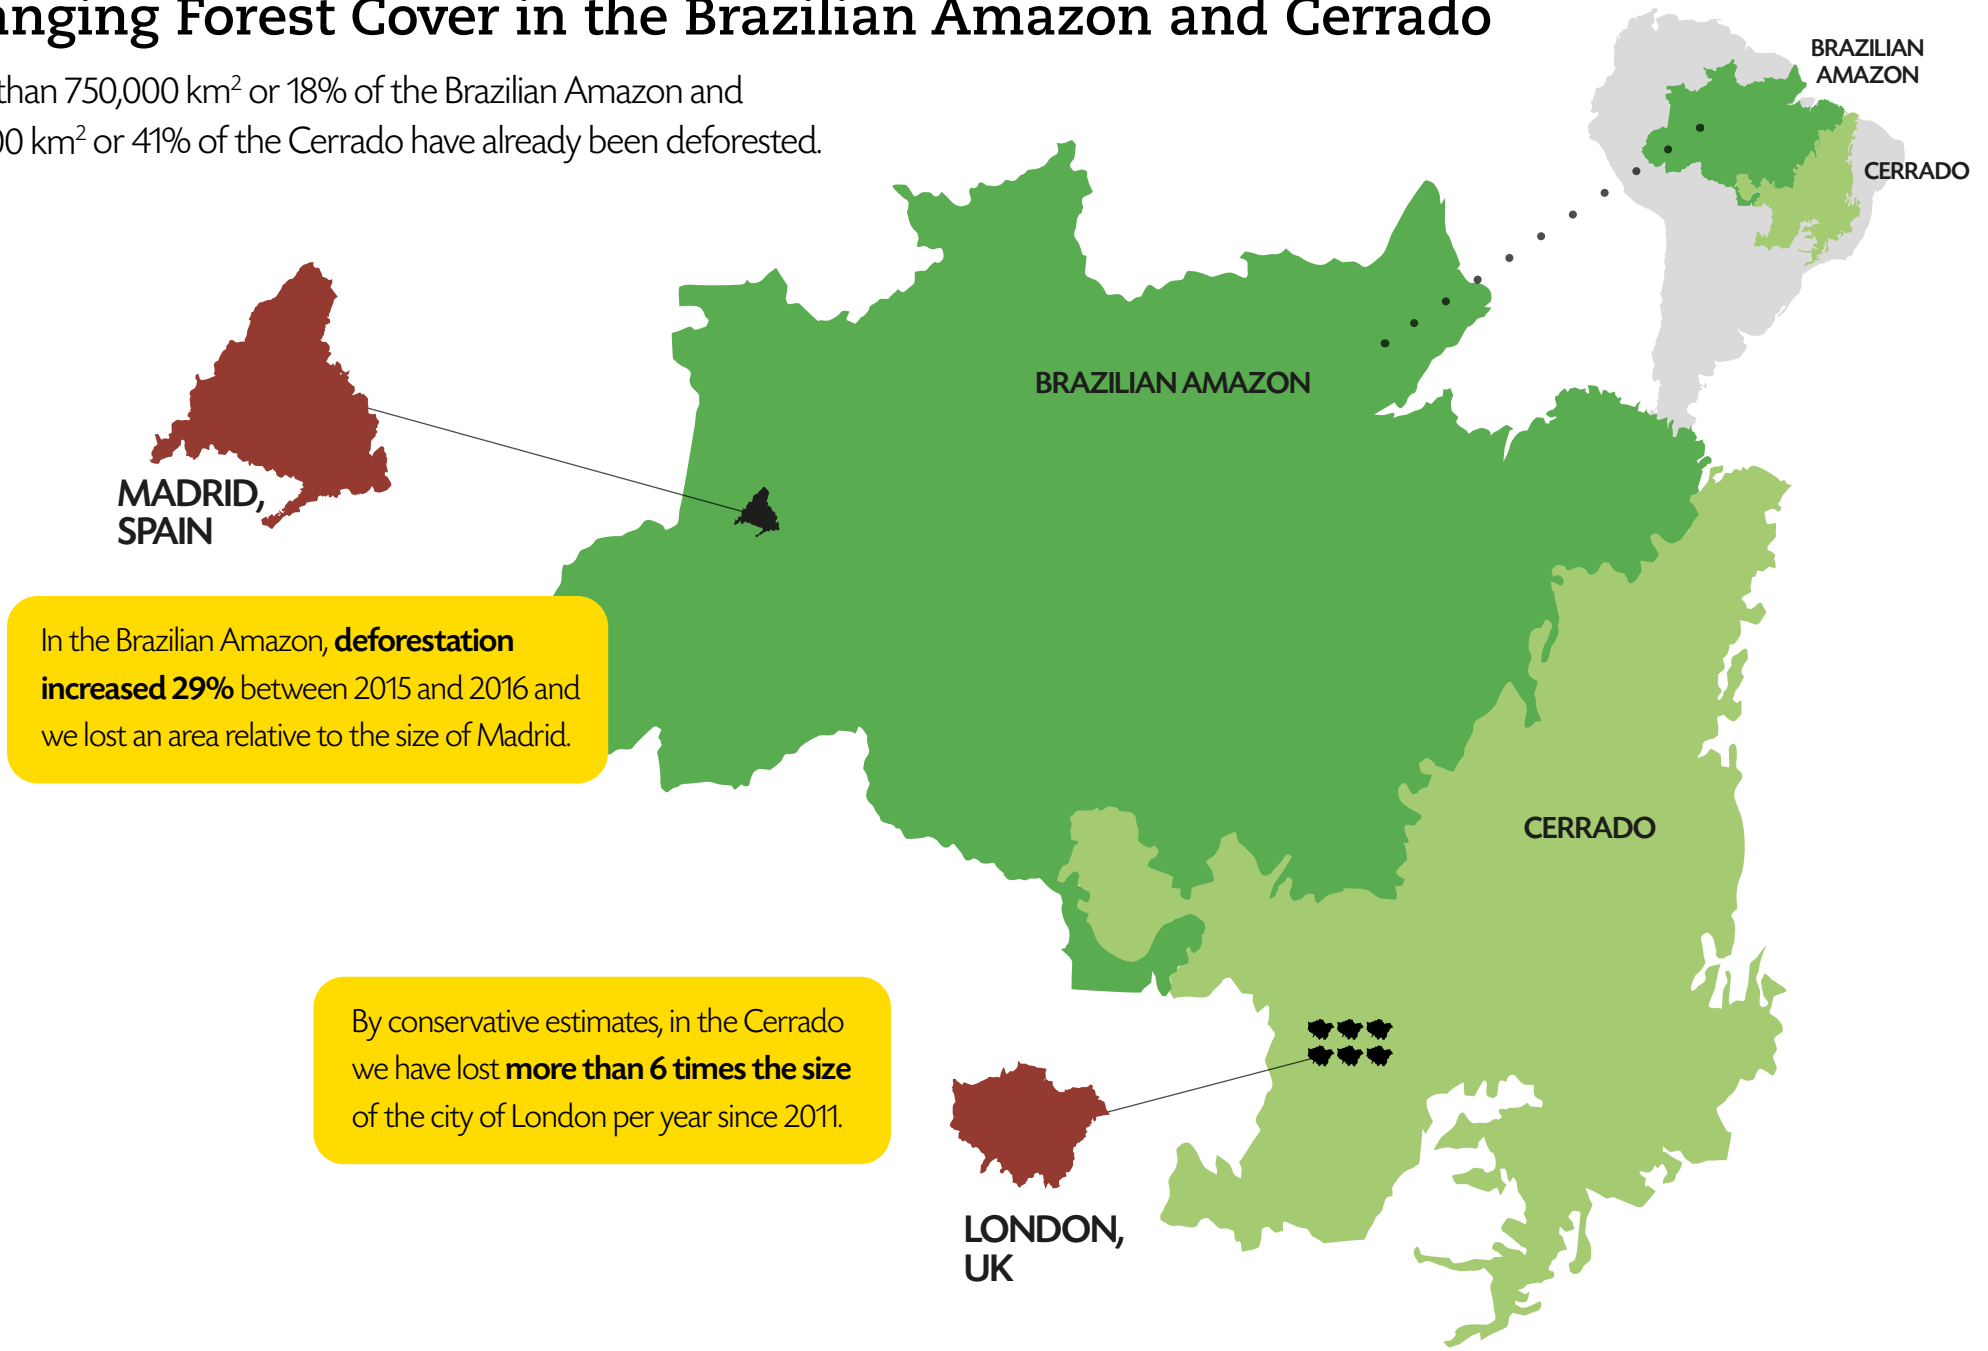

# Changing Forest Cover in the Brazilian Amazon and Cerrado

More than 750,000 km<sup>2</sup> or 18% of the Brazilian Amazon and 825,000 km<sup>2</sup> or 41% of the Cerrado have already been deforested.

MADRID,  
SPAIN

In the Brazilian Amazon, **deforestation increased 29%** between 2015 and 2016 and we lost an area relative to the size of Madrid.

By conservative estimates, in the Cerrado we have lost **more than 6 times the size** of the city of London per year since 2011.